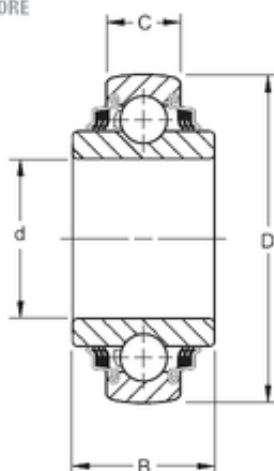

ISOSTATIC BEARING LIMITED

ROUND BORE

30,17 mm x 80 mm x 30,18 mm TIMKEN
W208PPB7 Single Row Ball Bearings

Bearing No. W208PPB7

Size	30.17x80x30.18 mm
Bore Diameter	30,17 mm
Outer Diameter	80 mm
Width	30,18 mm
d	30,17 mm
D	80 mm
B	30,18 mm
C	18 mm
Weight	0,64 Kg
Basic dynamic load rating (C)	36,8 kN

W208PPB7 Bearing 2D drawings and 3D CAD models