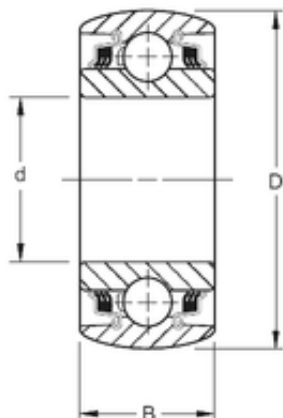

ISOSTATIC BEARING LIMITED

ROUND BORE

45,34 mm x 90 mm x 30,18 mm TIMKEN
W210PPB5 Single Row Ball Bearings

Bearing No. W210PPB5

Size	45.34x90x30.18 mm
Bore Diameter	45,34 mm
Outer Diameter	90 mm
Width	30,18 mm
d	45,34 mm
D	90 mm
B	30,18 mm
C	30,18 mm
Weight	0,794 Kg
Basic dynamic load rating (C)	39,9 kN

W210PPB5 Bearing 2D drawings and 3D CAD models