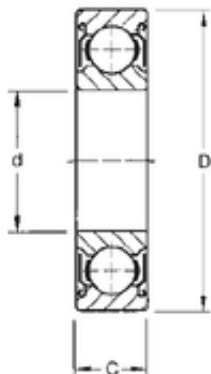

ISOSTATIC BEARING LIMITED

19.05 mm x 41,275 mm x 7,92 mm TIMKEN S8KDD Single Row Ball Bearings

Bearing No. S8KDD

Size	19.05x41.275x7.92 mm
Bore Diameter	19.05 mm
Outer Diameter	41,275 mm
Width	7,92 mm
d	19.05 mm
D	41,275 mm
B	7,92 mm
C	7,92 mm
Weight	0,05 Kg
Basic dynamic load rating (C)	10,4 kN

S8KDD Bearing 2D drawings and 3D CAD models