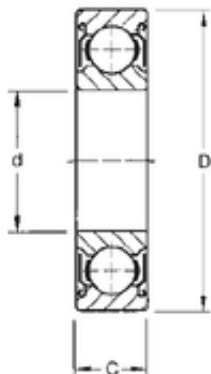

## ISOSTATIC BEARING LIMITED

### 12,7 mm x 28,575 mm x 6,35 mm TIMKEN S5KDD Single Row Ball Bearings

Bearing No. S5KDD

Size	12.7x28.575x6.35 mm
Bore Diameter	12,7 mm
Outer Diameter	28,575 mm
Width	6,35 mm
d	12,7 mm
D	28,575 mm
B	6,35 mm
C	6,35 mm
Weight	0,018 Kg
Basic dynamic load rating (C)	5,6 kN

S5KDD Bearing 2D drawings and 3D CAD models