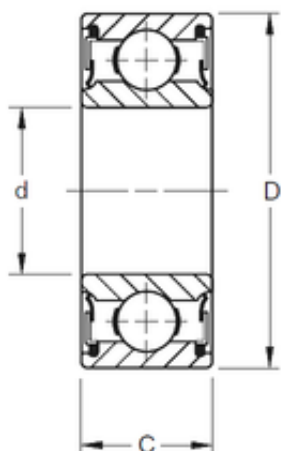

ISOSTATIC BEARING LIMITED

12,7 mm x 28,575 mm x 6,35 mm TIMKEN S5PP Single Row Ball Bearings

Bearing No. S5PP

Size	12.7x28.575x6.35 mm
Bore Diameter	12,7 mm
Outer Diameter	28,575 mm
Width	6,35 mm
d	12,7 mm
D	28,575 mm
B	6,35 mm
C	6,35 mm
Weight	0,018 Kg
Basic dynamic load rating (C)	5,6 kN

S5PP Bearing 2D drawings and 3D CAD models