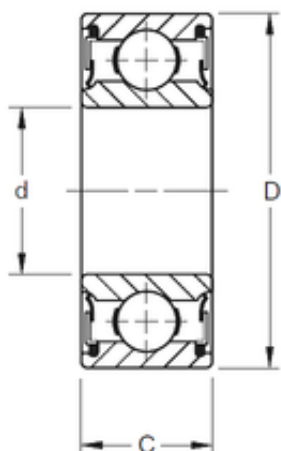

## ISOSTATIC BEARING LIMITED

### 20 mm x 47 mm x 20,62 mm TIMKEN W204PP Single Row Ball Bearings

Bearing No. W204PP

Size	20x47x20.62 mm
Bore Diameter	20 mm
Outer Diameter	47 mm
Width	20,62 mm
d	20 mm
D	47 mm
B	20,62 mm
C	20,62 mm
Weight	0,15 Kg
Basic dynamic load rating (C)	14300 kN

W204PP Bearing 2D drawings and 3D CAD models