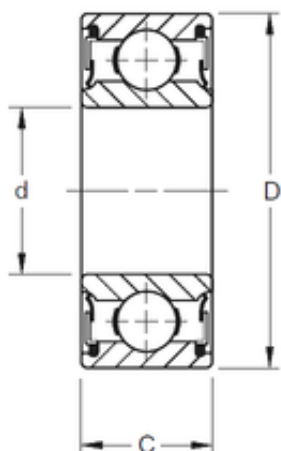

## ISOSTATIC BEARING LIMITED

### 35 mm x 80 mm x 34,92 mm TIMKEN W307PP Single Row Ball Bearings

Bearing No. W307PP

Size	35x80x34.92 mm
Bore Diameter	35 mm
Outer Diameter	80 mm
Width	34,92 mm
d	35 mm
D	80 mm
B	34,92 mm
C	34,92 mm
Weight	0,78 Kg
Basic dynamic load rating (C)	37,7 kN

W307PP Bearing 2D drawings and 3D CAD models