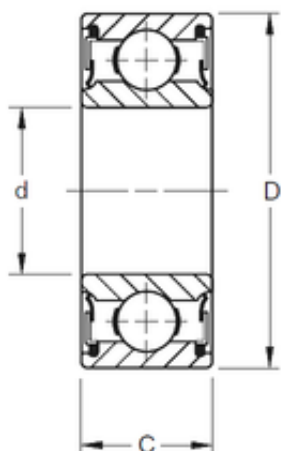

ISOSTATIC BEARING LIMITED

12 mm x 28 mm x 8 mm TIMKEN 9101PP Single Row Ball Bearings

Bearing No. 9101PP

Size	12x28x8 mm
Bore Diameter	12 mm
Outer Diameter	28 mm
Width	8 mm
d	12 mm
D	28 mm
B	8 mm
C	8 mm
Weight	0,018 Kg
Basic dynamic load rating (C)	5,87 kN

9101PP Bearing 2D drawings and 3D CAD models